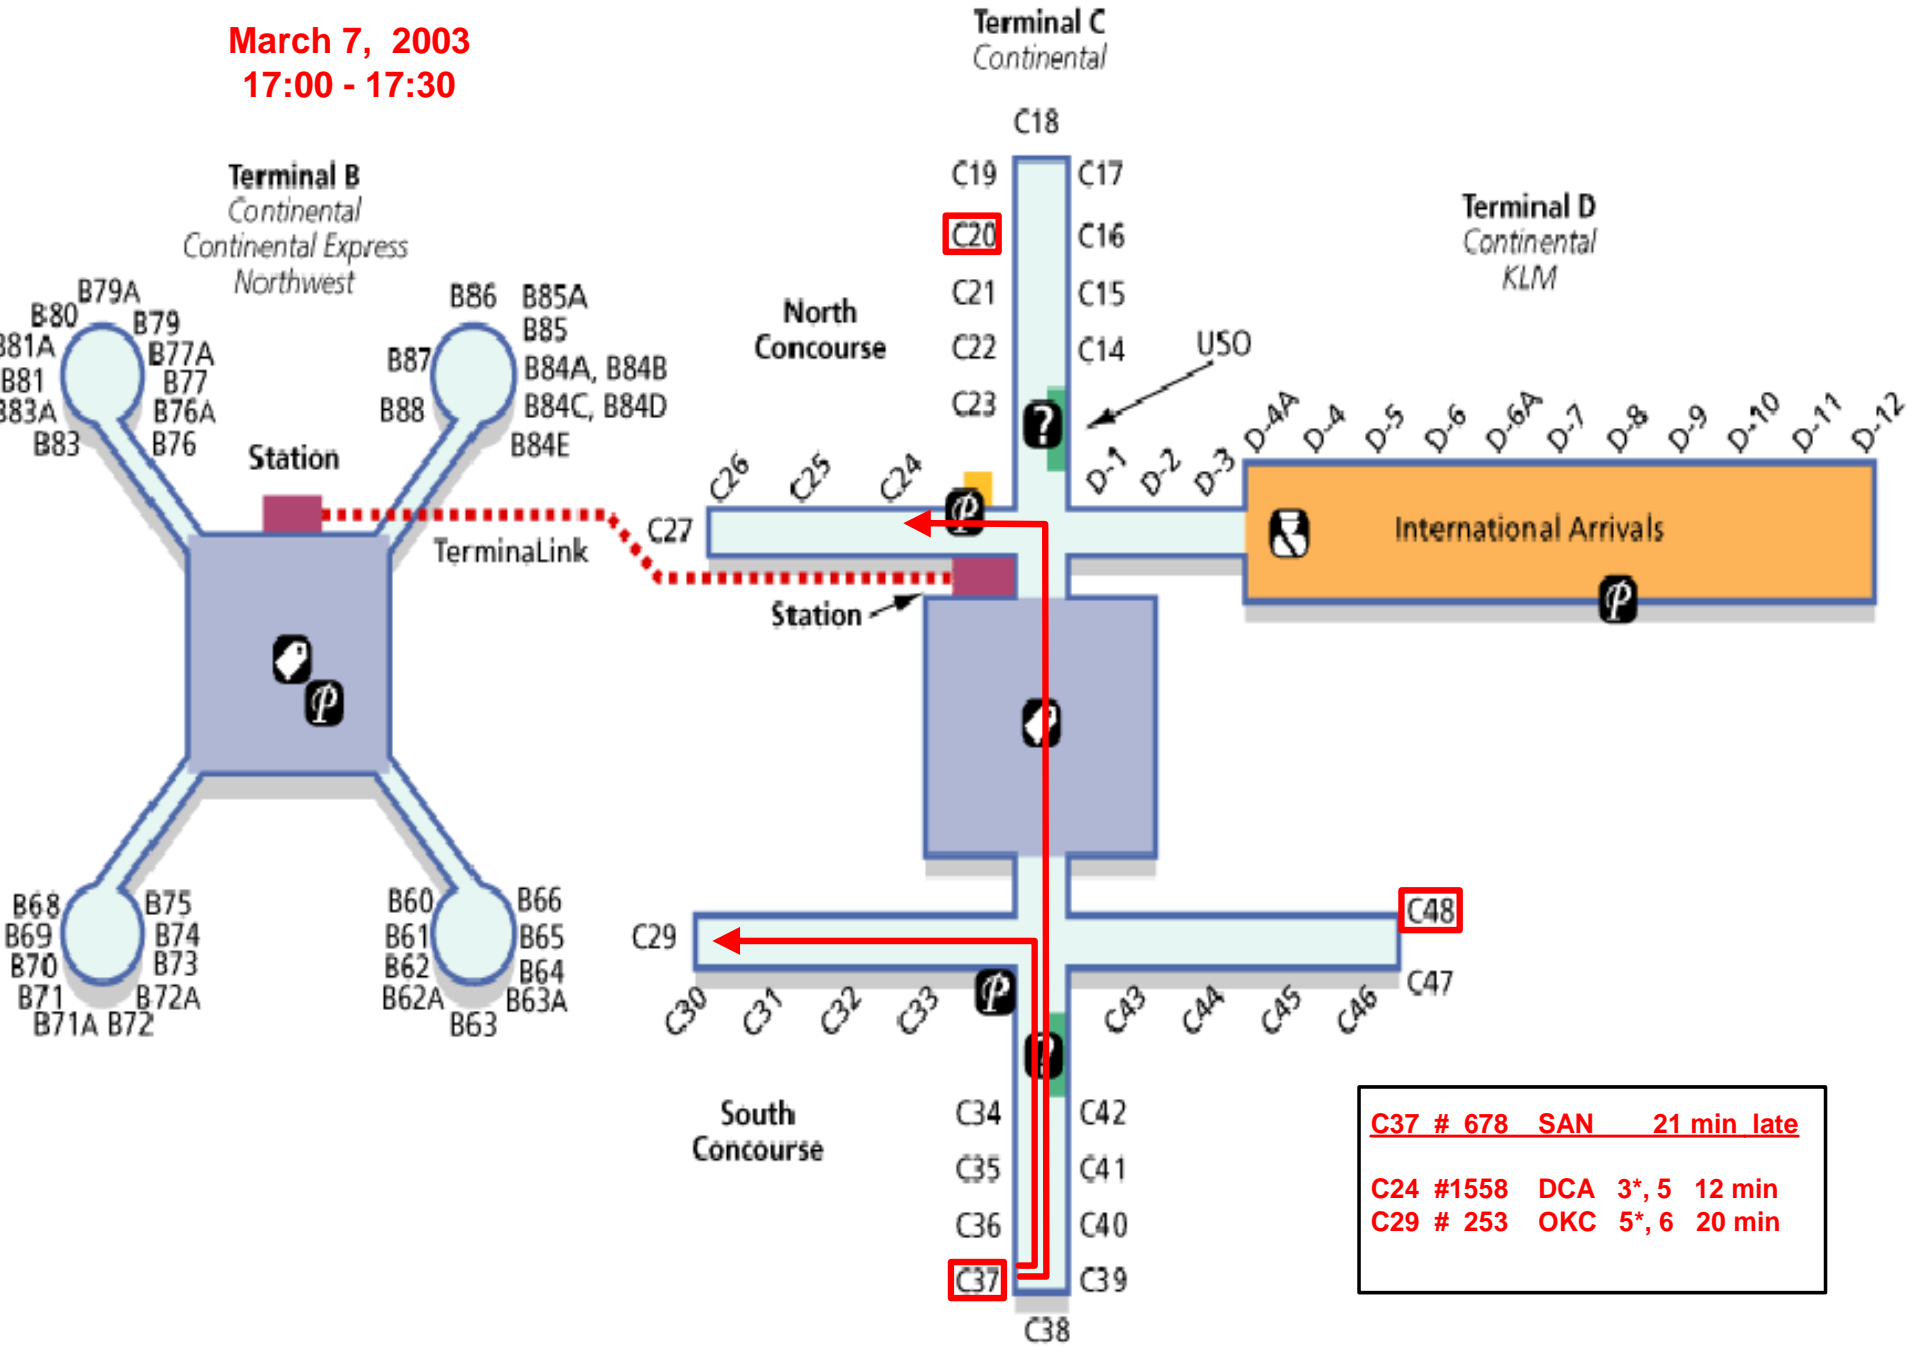

March 7, 2003
17:00 - 17:30

C37 # 678	SAN	21 min late
C24 #1558	DCA	3*, 5 12 min
C29 # 253	OKC	5*, 6 20 min